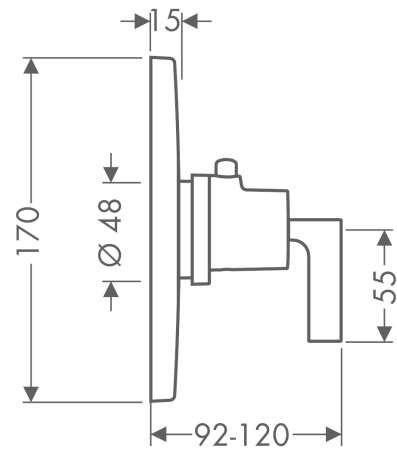

AXOR Citterio
Thermostat HighFlow for concealed installation with lever handle
 Surfaces: **Chrome** Article Number: **39711000**

Description

product features

- flow rate at 3 bar: 59 l/min
- thermostat cartridge
- min. operating pressure: 1 bar
- max. operating pressure: 10 bar
- safety lock at 38° C
- temperature limitation adjustable
- with silencer
- connection type: basic set

Product image

Scale drawing

Flowchart